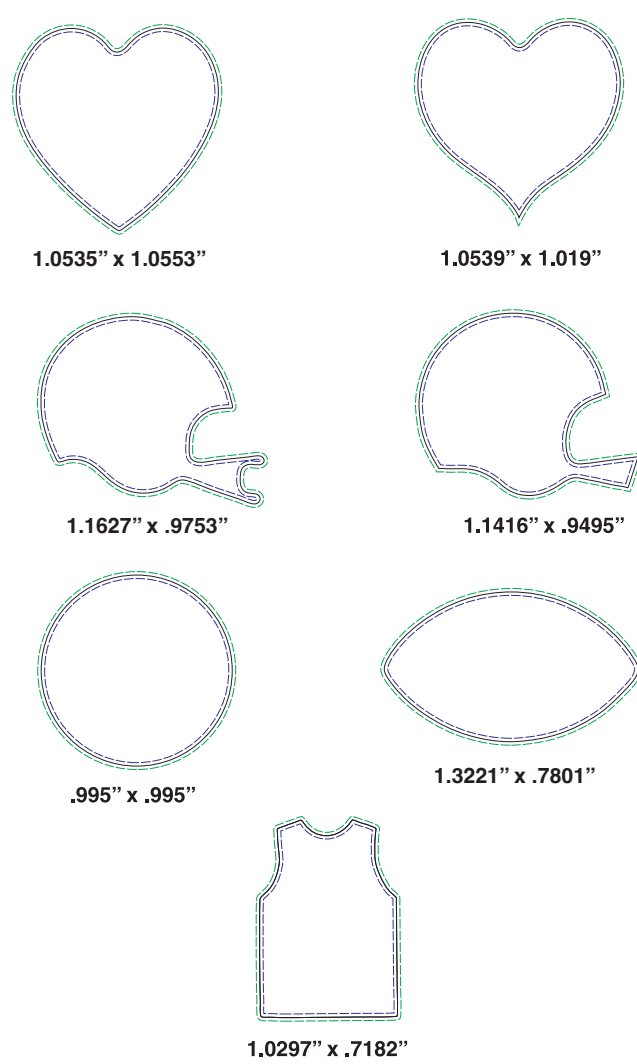

Product # 1120

Stock Lapel Pin Shapes

Blue = Safe area
 Black = Cut line
 Green = Bleed area

CIRCLES

SQUARES & SQUARES with Rounded Corners

RECTANGLES

RECTANGLES with Rounded Corners

OVALS

TRIANGLES

PARALLELOGRAMS & STARS

SHEILDS

HEARTS & SPORTS

FLAGS & BOTTLES

STATES

MISCELLANEOUS