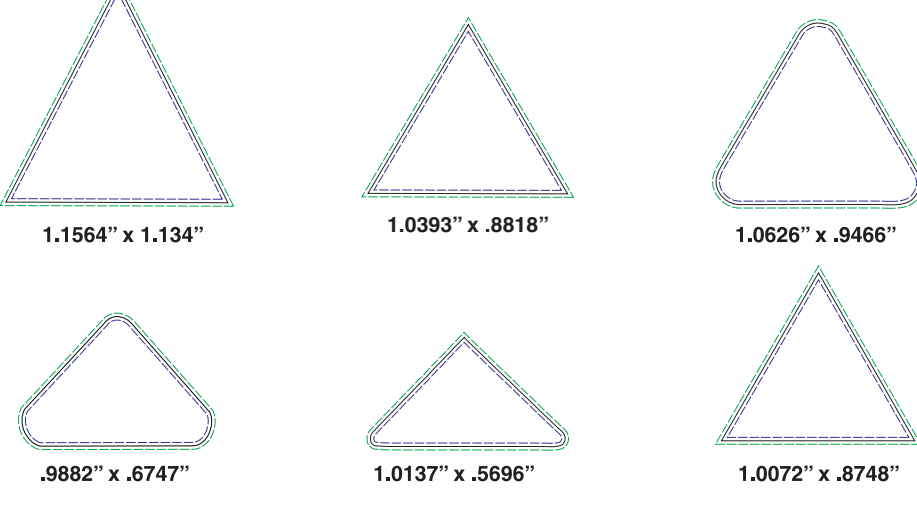

Product # 1120

Stock Lapel Pin Shapes

Blue = Safe area
Black = Cut line
Green = Bleed area

CIRCLES

SQUARES & SQUARES with Rounded Corners

RECTANGLES

RECTANGLES with Rounded Corners

OVALS

TRIANGLES

PARALLELOGRAMS & STARS

SHEILDS

HEARTS & SPORTS

FLAGS & BOTTLES

STATES

MISCELLANEOUS