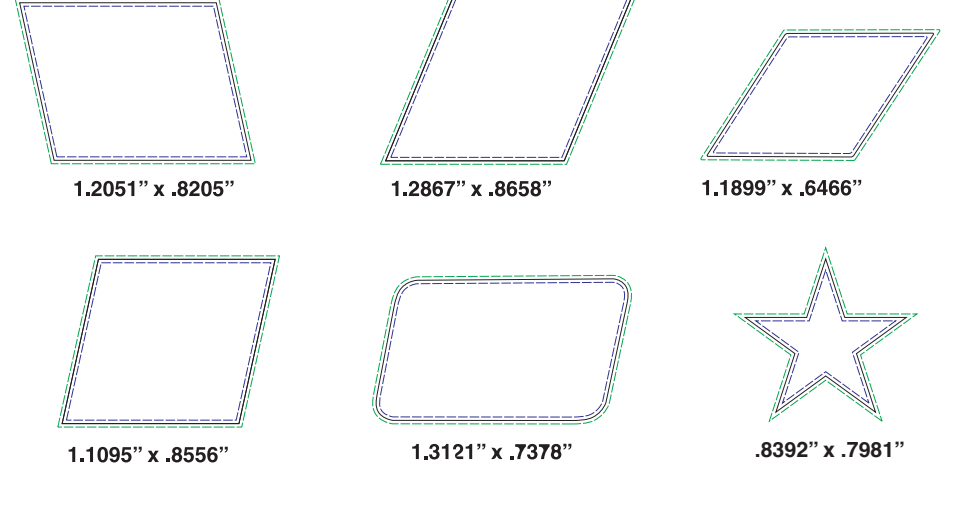

PARALLELOGRAMS & STARS